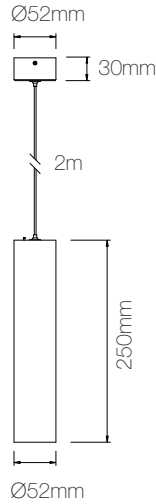

atmos 25

SUPERFICIE INCLUIDO
SURFACE INCLUDED

EMPOTRABLE INCLUIDO
EMBEDDED INCLUDED

ARO BLANCO (INCLUIDO)
WHITE RING (INCLUDED)
CODE 4461

CCT SWITCH

ARO NEGRO (INCLUIDO)
BLACK RING (INCLUDED)
CODE 4461, 4462

3 REFLECTORS INCLUDED
INCLUYE 3 REFLECTORES

CODE	COLOR	CCT SWITCH			LUMENS	POWER	VOLTAGE	ANGLE	PF	A	Hz
4461	○ WHITE	2.700 K	3.000 K	4.000 K	770	7W	220-240V	15°/38°/60°	> 0,9	0,04	50/60
4462	● BLACK	2.700 K	3.000 K	4.000 K	770	7W	220-240V	15°/38°/60°	> 0,9	0,04	50/60