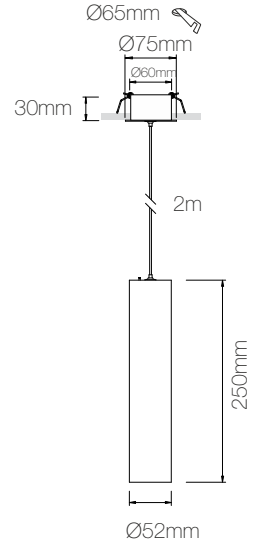

atmos 25

SUPERFICIE INCLUIDO
SURFACE INCLUDED

EMPOTRABLE INCLUIDO
EMBEDDED INCLUDED

ARO BLANCO (INCLUIDO)
WHITE RING (INCLUDED)
CODE 4461

CCT SWITCH

ARO NEGRO (INCLUIDO)
BLACK RING (INCLUDED)
CODE 4461, 4462

3 REFLECTORS INCLUDED
INCLUYE 3 REFLECTORES

CODE	COLOR	CCT SWITCH			LUMENS	POWER	VOLTAGE	ANGLE	PF	A	Hz
4461	○ WHITE	2.700 K	3.000 K	4.000 K	770	7W	220-240V	15°/38°/60°	> 0,9	0,04	50/60
4462	● BLACK	2.700 K	3.000 K	4.000 K	770	7W	220-240V	15°/38°/60°	> 0,9	0,04	50/60